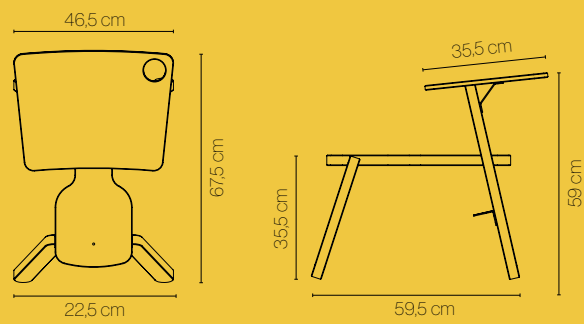

timkid®

CLEXO
artist place

CLEVO

Multiplex — HPL Beschichtung, aus Restmaterial
Plywood — laminated, made from residual material

sonnengelb
sunny yellow

eis blau
ice blue

50 kg Belastbarkeit per Sitz + 50 kg Tisch
50 kg max. load per seat + 50 kg table