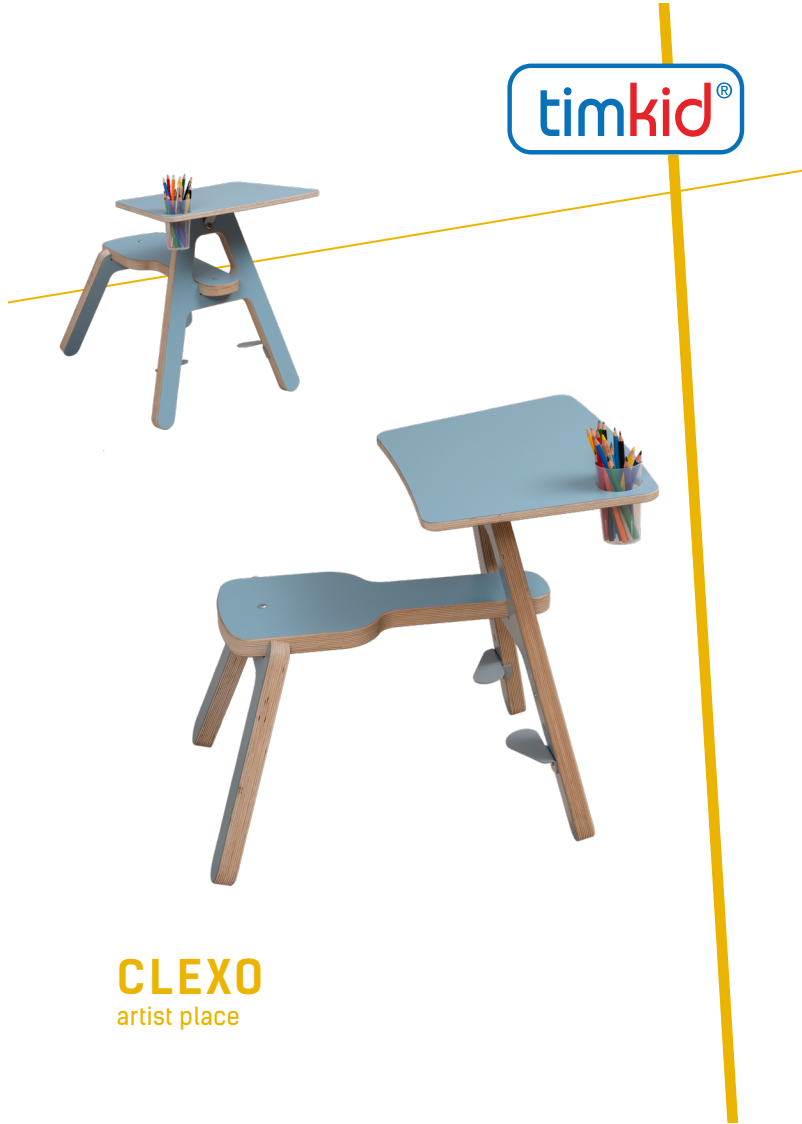

timkid®

CLEXO
artist place

CLEVO

Multiplex — HPL Beschichtung, aus Restmaterial
Plywood — laminated, made from residual material

sonnengelb
sunny yellow

eis blau
ice blue

50 kg Belastbarkeit per Sitz + 50 kg Tisch
50 kg max. load per seat + 50 kg table